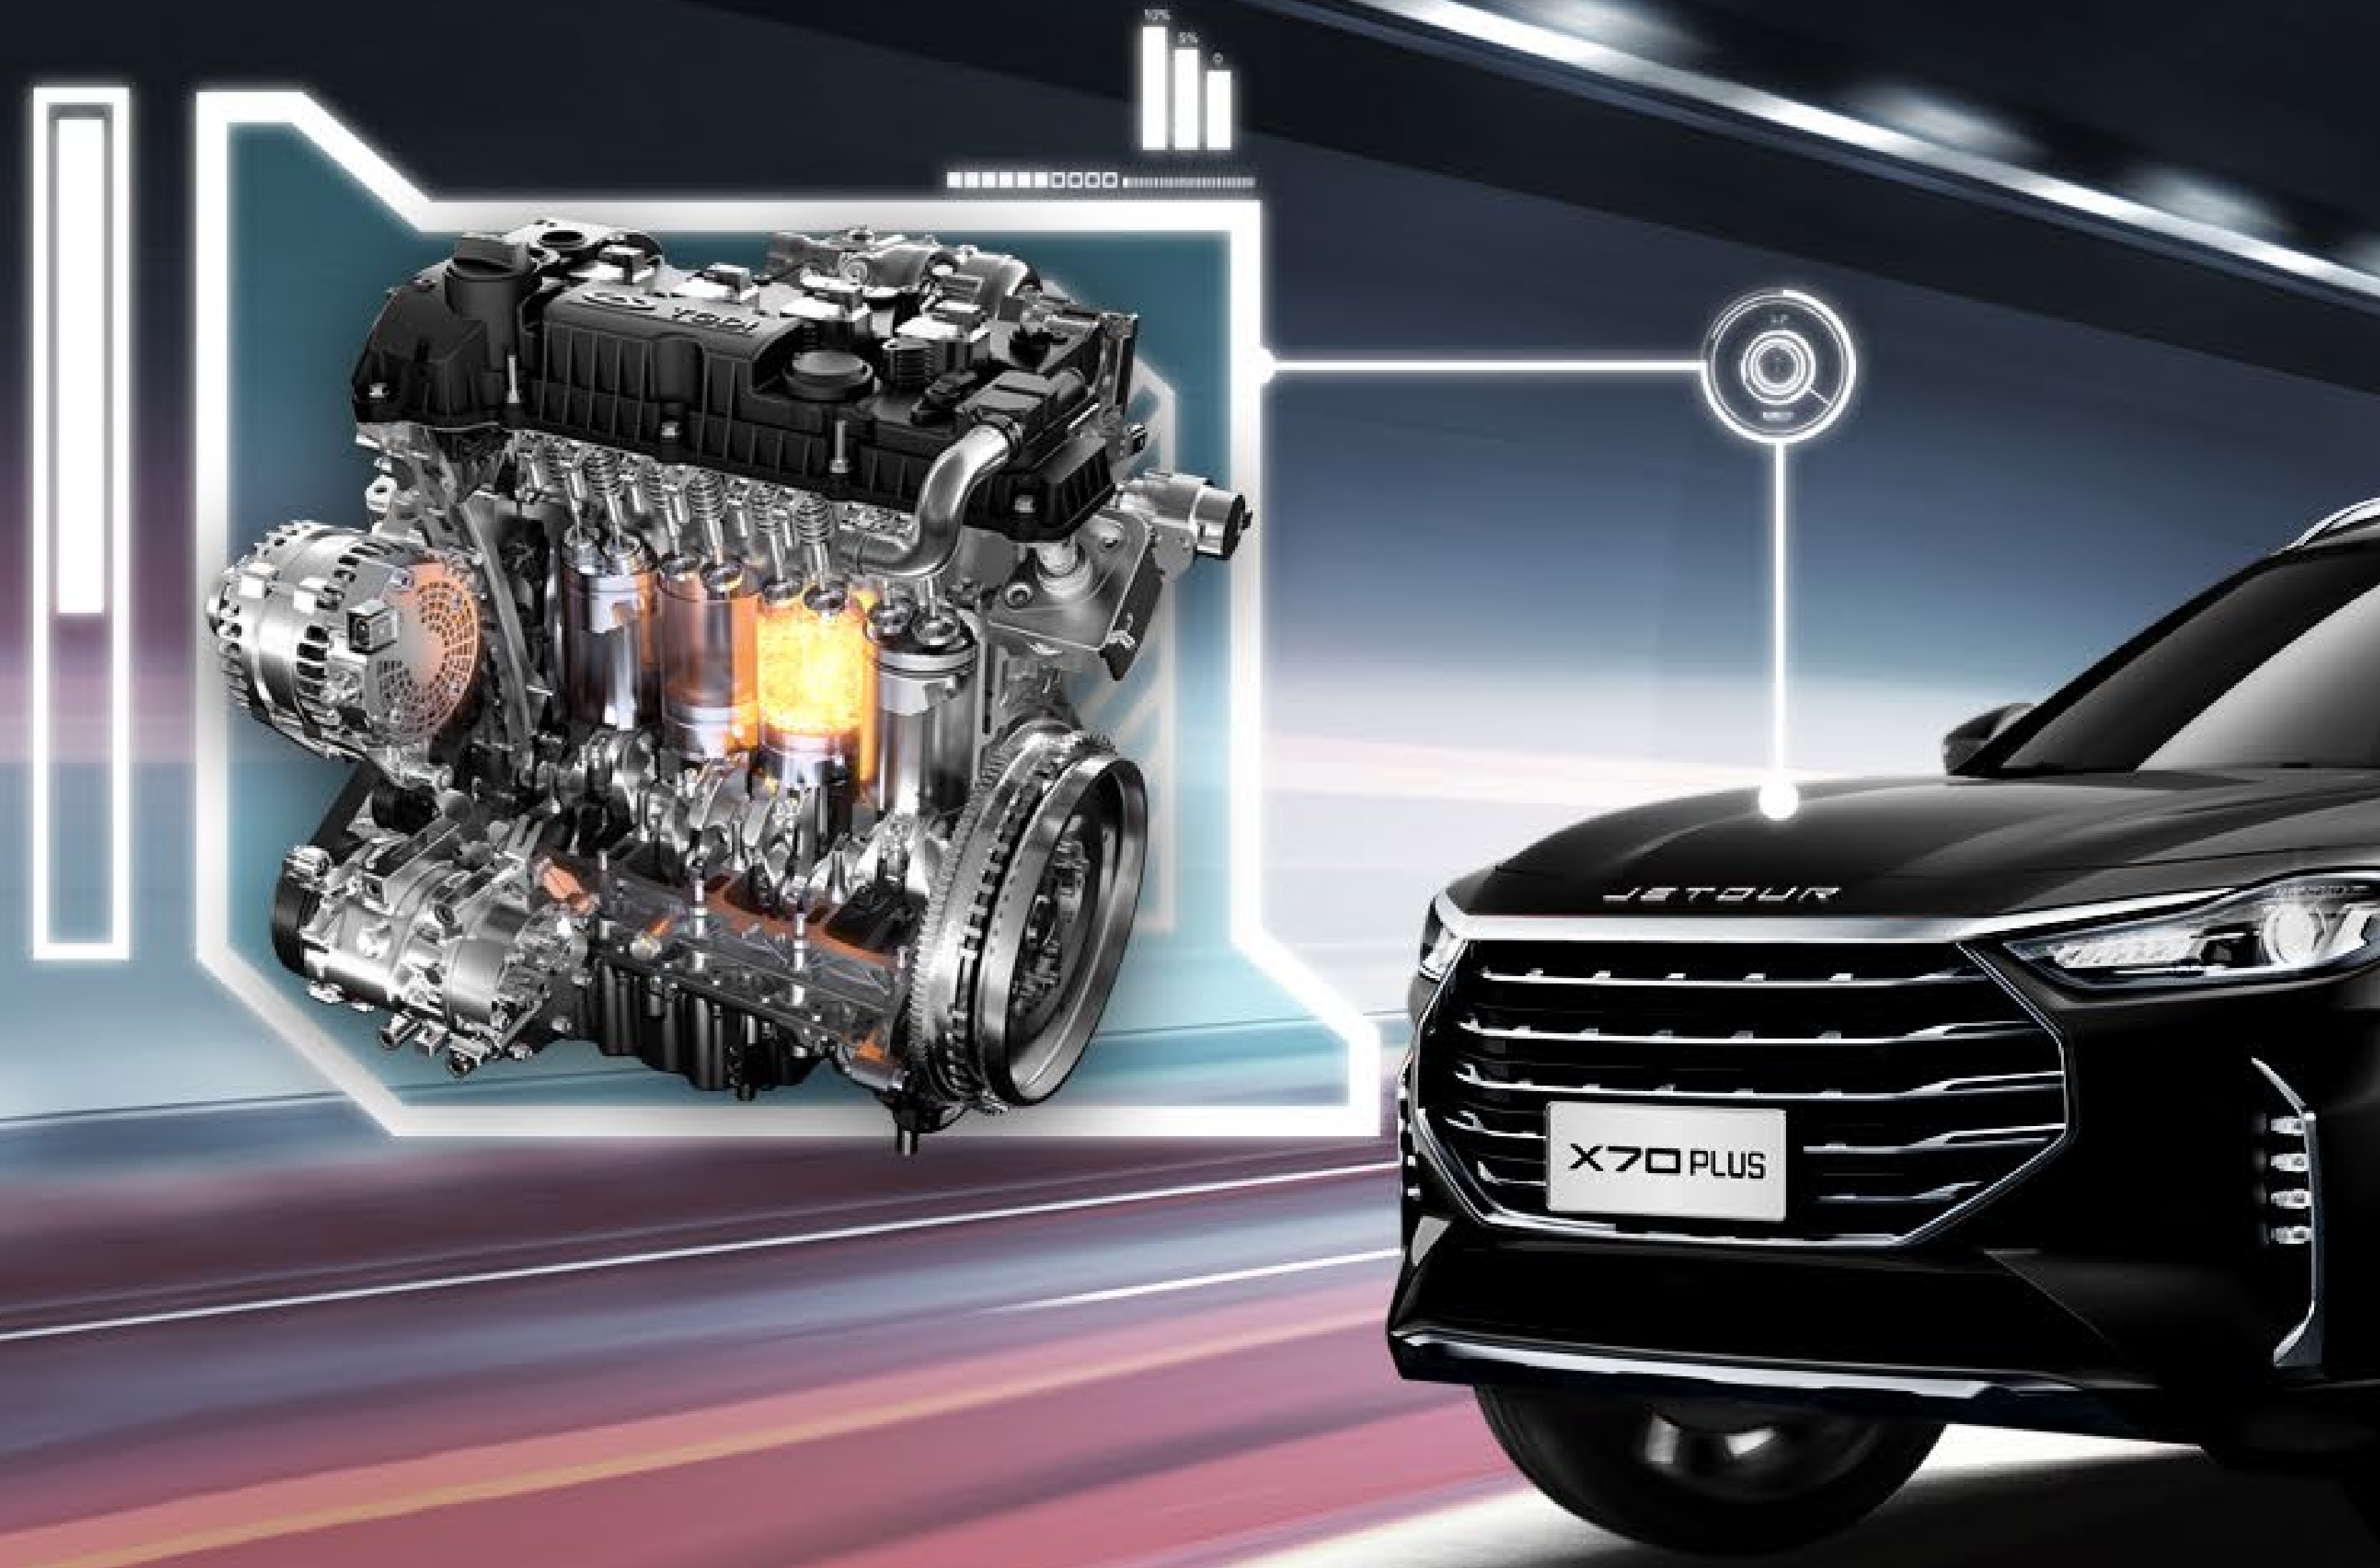

Powertrain

► A 1.6L turbo charged direct injection engine delivering 197 HP coupled to a 7-speed dual clutch transmission result in a smooth and efficient driving involvement.