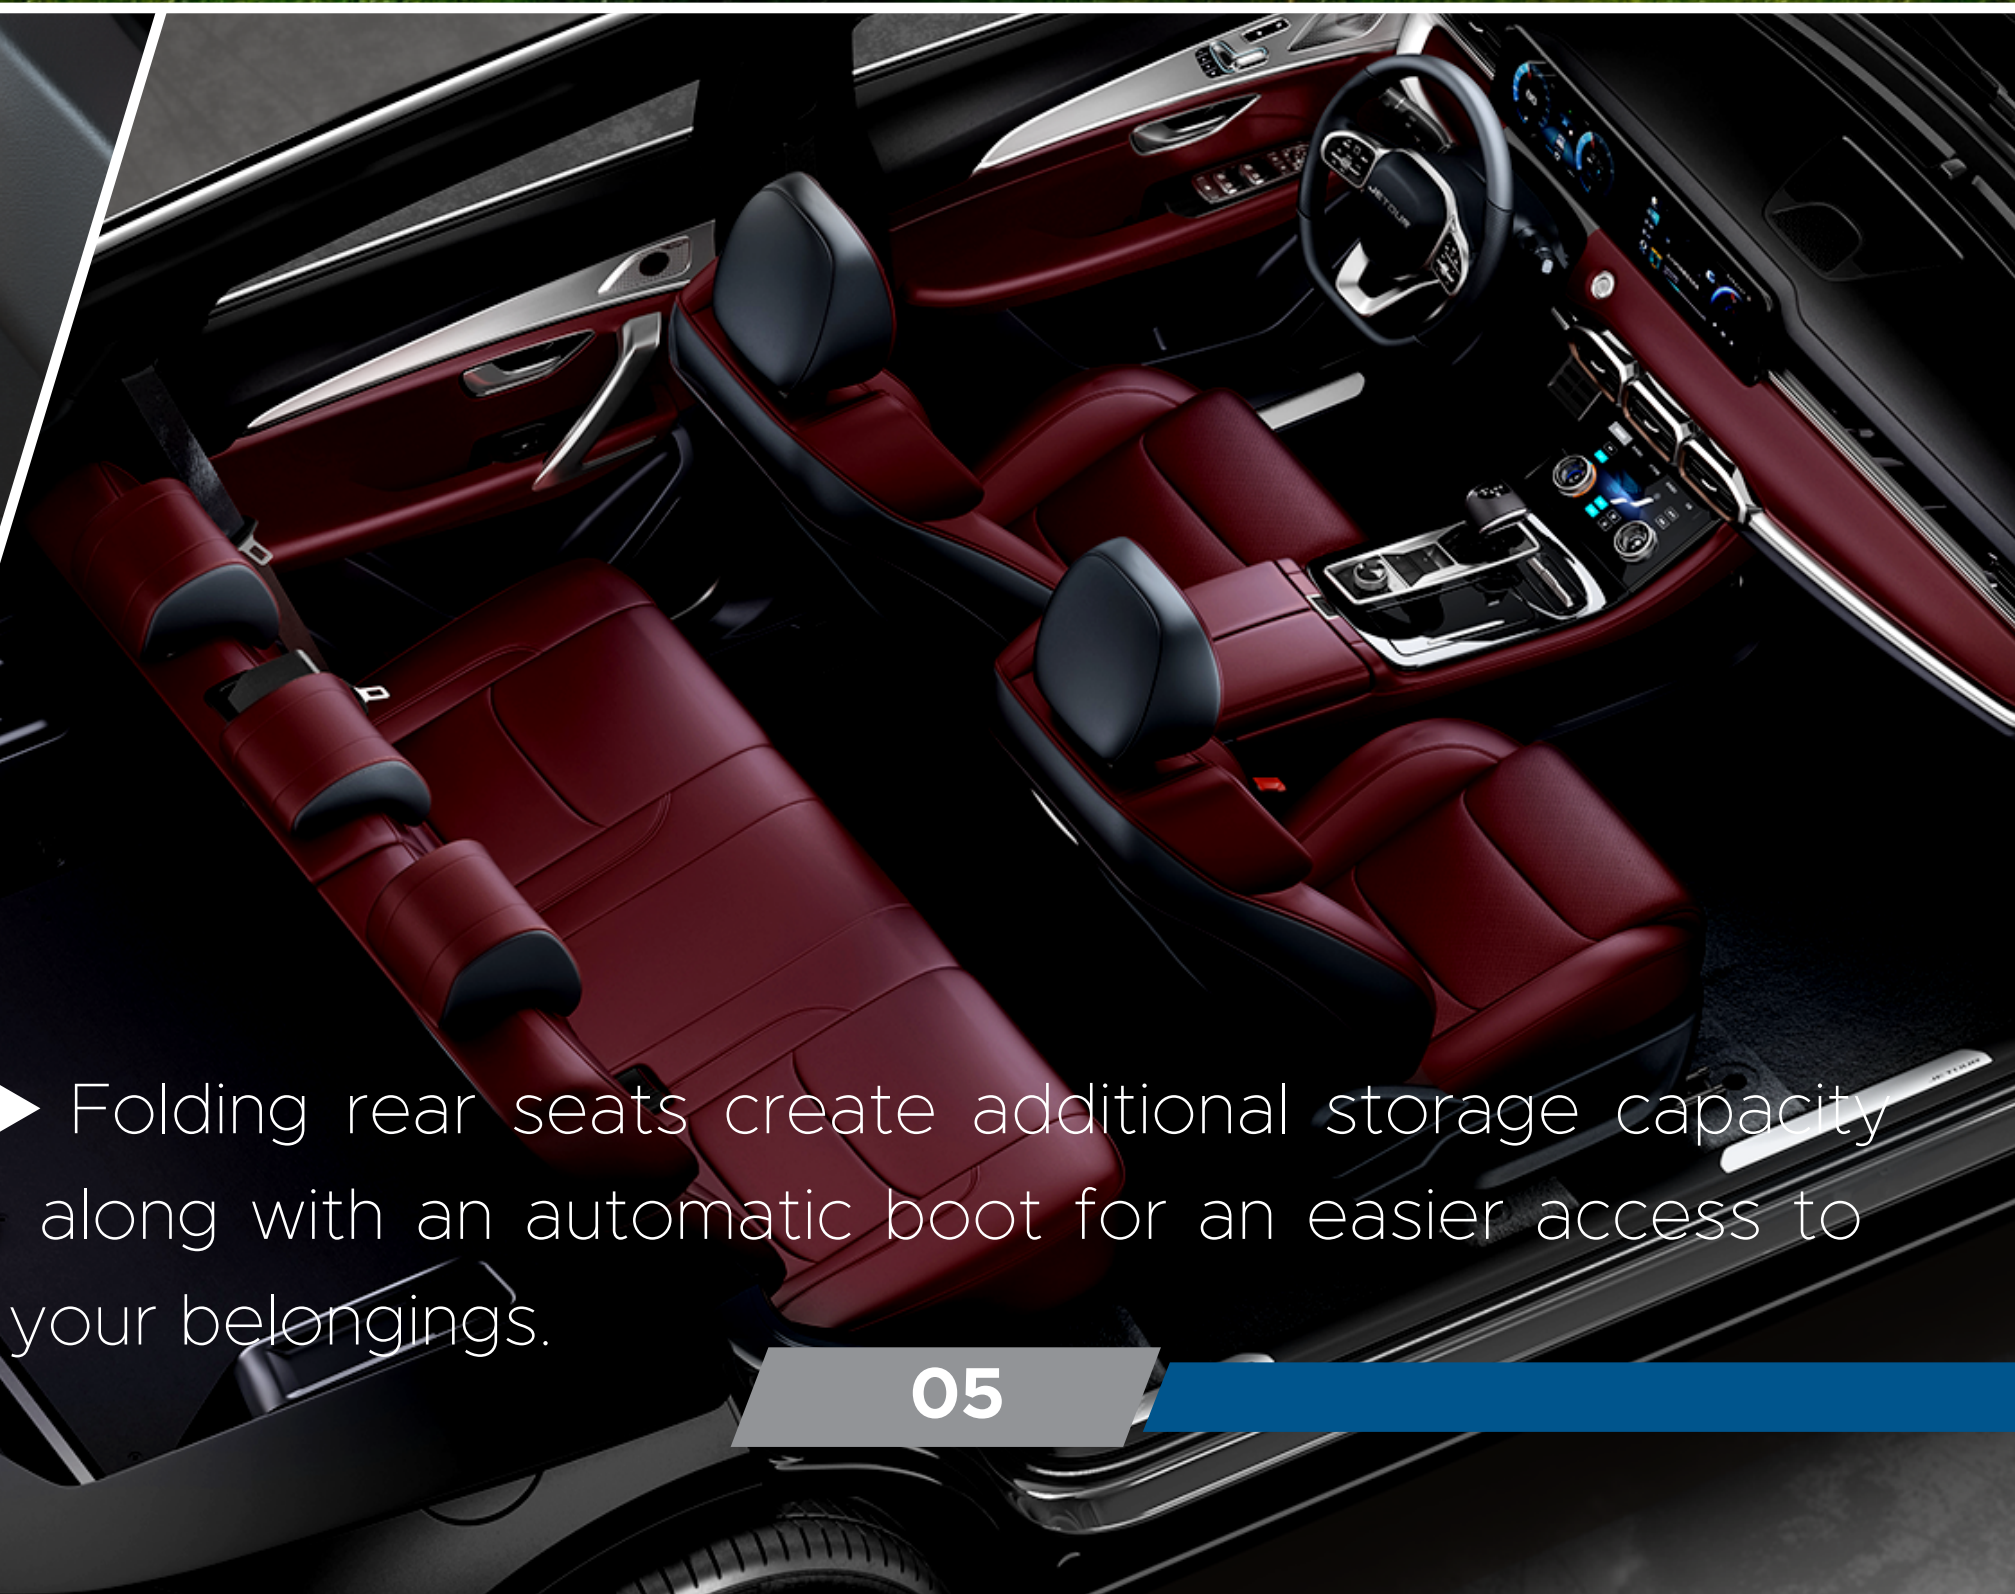

- Folding rear seats create additional storage capacity along with an automatic boot for an easier access to your belongings.