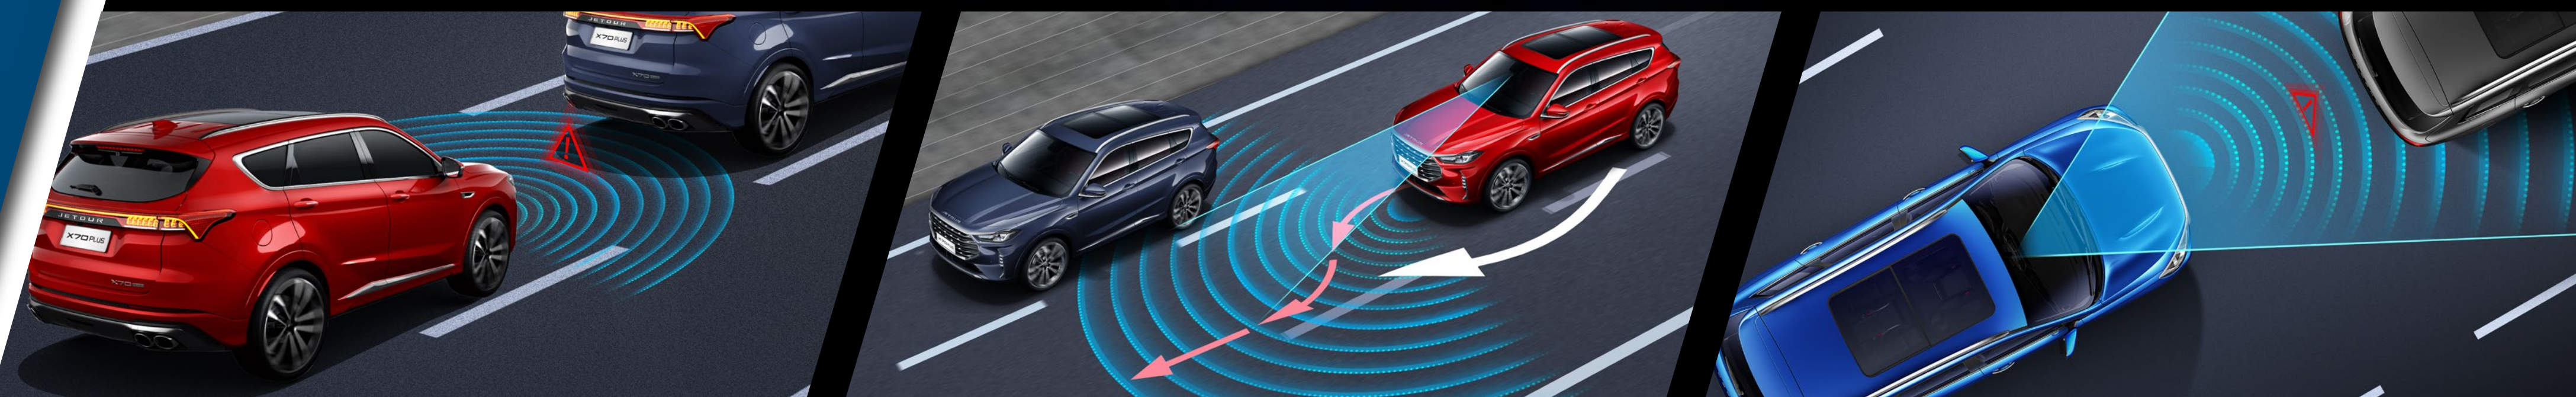

Intelligent Safety

The **Jetour X70 Plus Luxury** contains:

- ▶▶ **LDWS** (Lane Departure Warning System)
  Blind spot monitoring system
- ▶▶ **AEBS** (Advanced Emergency Braking System) Forward Collision Warning
- ▶▶ Adaptive Cruise Control