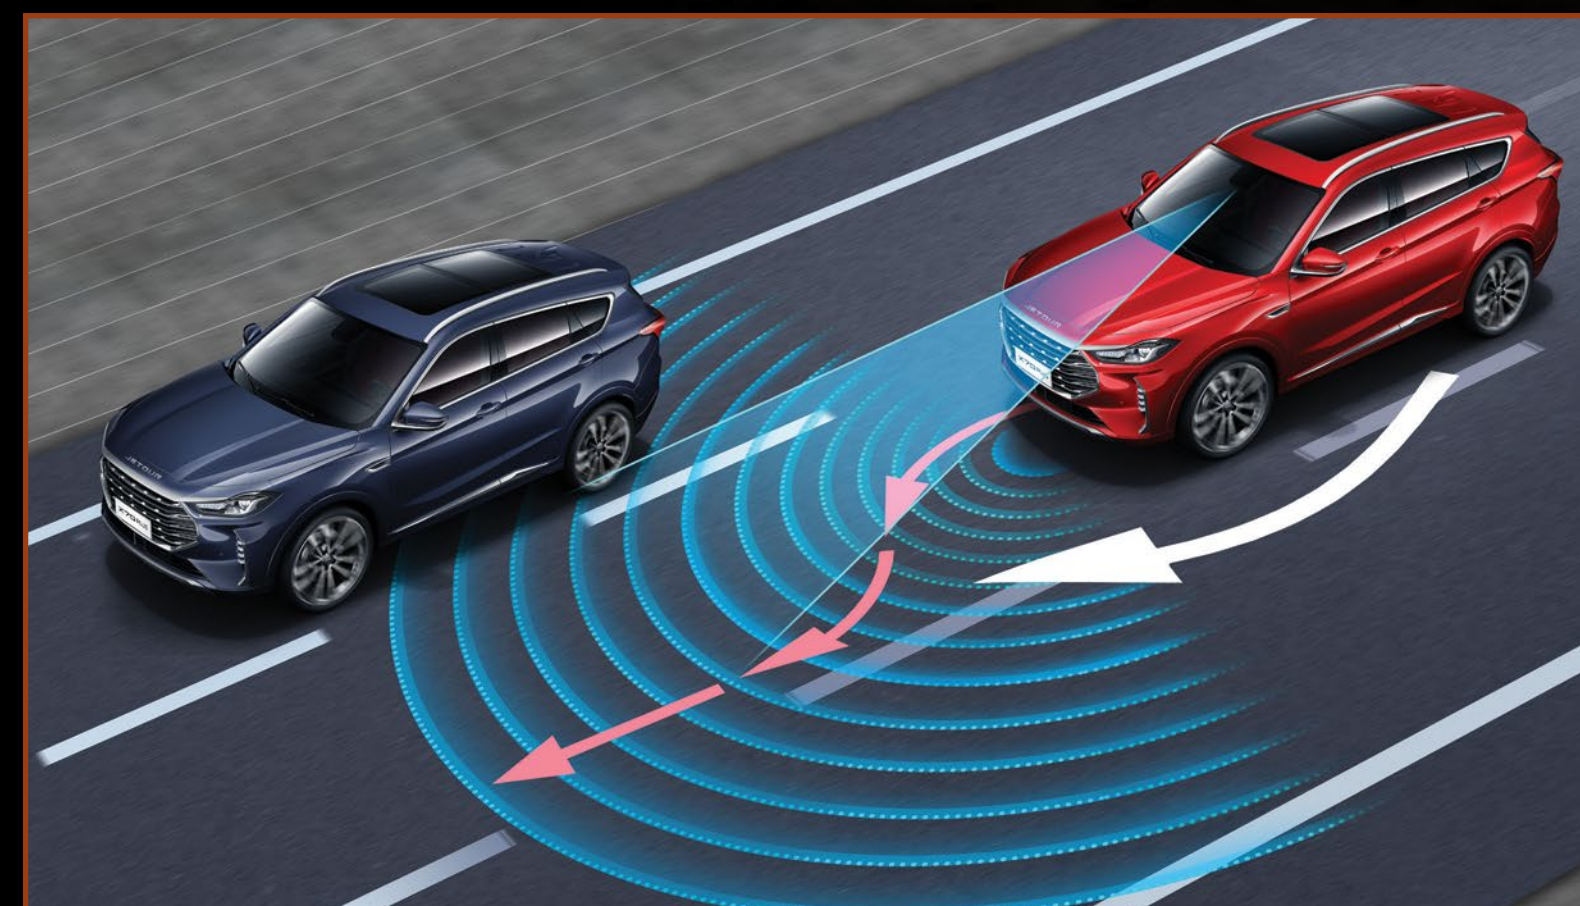

Intelligent Safety

Other features include

- ▶▶ Cruise Control
- ▶▶ Lane Departure Warning System
- ▶▶ Blind Spot Monitoring
- ▶▶ Keyless Engine Start
- ▶▶ Keyless Entry Start
- ▶▶ Multifunction Steering Wheel
- ▶▶ ABS(Anti-lock Brake System)
- ▶▶ Front Airbags
- ▶▶ Tire Pressure Monitoring System