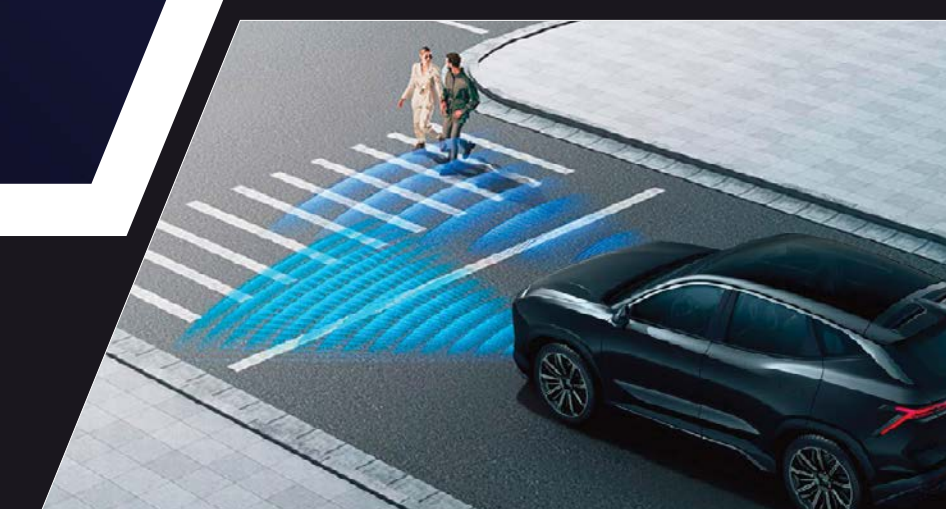

Automatic Emergency Braking System