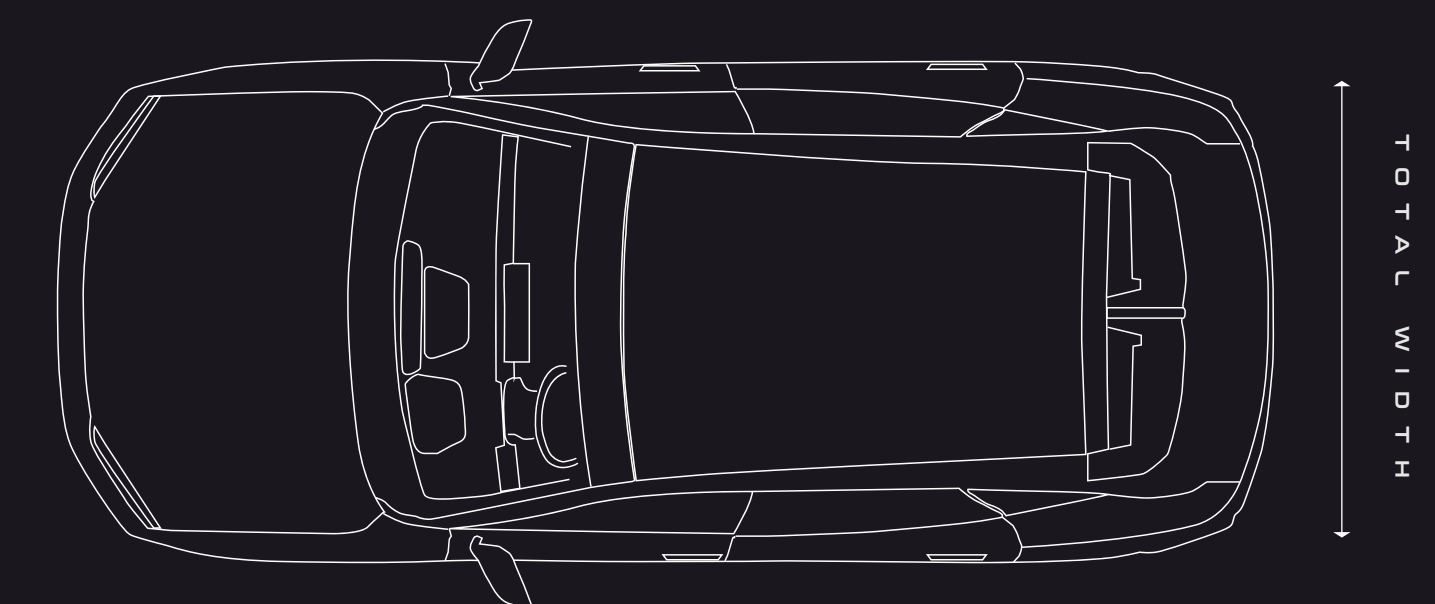

JETOUR

JETOUR DASHING

800 535483
www.jetouruae.com

JETOUR DASHING

WHEEL BASE
2720 mm
4590 mm

1900 mm

i **ATHLETIC PROPORTIONS**

- ▶ The Jetour Dashing's 4590x1900 mm body gives it a compact style that enjoys sharper lines and sleeker designs.
- ▶ 2720 mm wheelbase keeps the Dashing wide and planted that ensures stable ride on twisty road.

***i* STRIKING EXTERIOR DESIGN**

- ▶ The Jetour Dashing has sharp looks translated in its aerodynamic body styling and contemporary appearance.
- ▶ Sharp shoulder lines with 20-inch alloys leads to a finely-sculpted profile.

i CONTEMPORARY CABIN

- ▶ Seating and perfect driving position are translated through sport-designed seats that surrounds the driver and passengers with superior high quality materials.
- ▶ Step inside the Jetour Dashing's spacious 5-seater configuration and experience a one-of-a-kind cabin that offers world-class comfort and luxury.
- ▶ The 15.6 inch smart touchscreen integrates all the features in one clear and user-friendly interface.