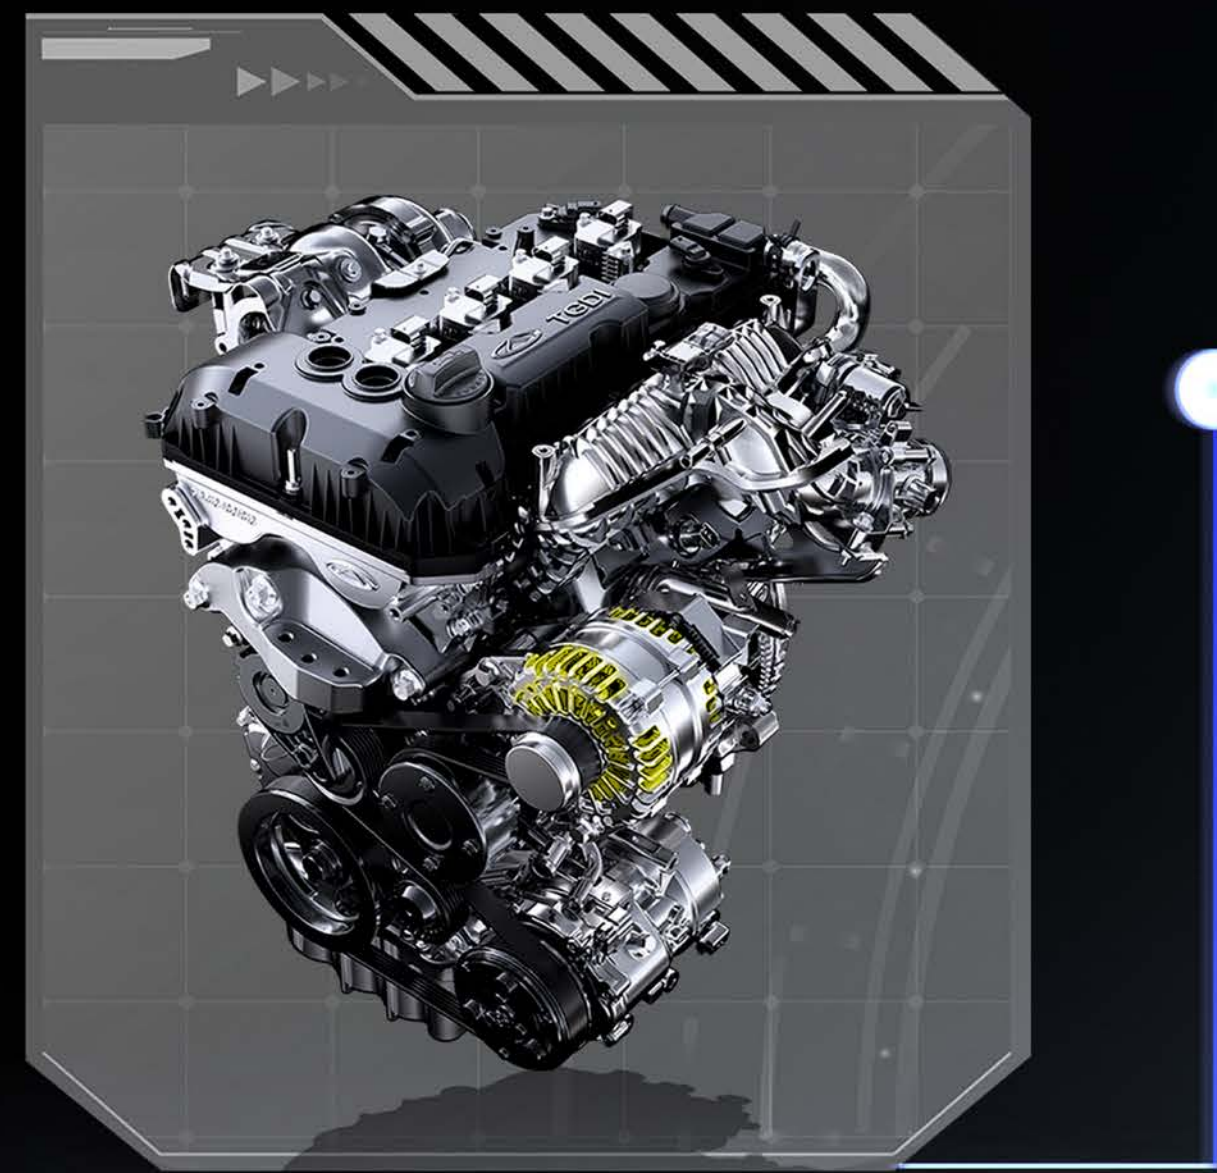

***i* STRIKING EXTERIOR DESIGN**

- ▶ The Jetour Dashing has sharp looks translated in its aerodynamic body styling and contemporary appearance.
- ▶ Sharp shoulder lines with 20-inch alloys leads to a finely-sculpted profile.

**i MODERN-DAY
STYLING**

► Fine LED lights integrated on both end of the already imposing front grill highlights the elegant overall expression of the car.

i **ASSERTIVE CHARACTER**

- ▶ Adding to its sporty nature are the split rear roof spoilers and rear diffusers which aids to its character.
- ▶ LED tail lights with checkered flag pattern adds sportiness to Dashing's character along with dynamic turn signals.

**i DYNAMIC
PERFORMANCE**

▶ With its 1.6 liter turbo charged 4 cylinder 197hp engine, the Dashing ensures power and stability no matter the condition.

i EFFORTLESS DRIVE

- ▶ Intelligent Driver Assist Systems contributes to the Dashing's effortless performance. Adaptive Cruise Control eases long rides, while Advance Hill Ascent and gentle descent feature help control the pace at steep slopes.
- ▶ Dashing's intelligent air purification system with Anion generator, C95 air filter and Carbon Monoxide monitor create a healthier driving ecosystem by removing air pollutants and pollens.