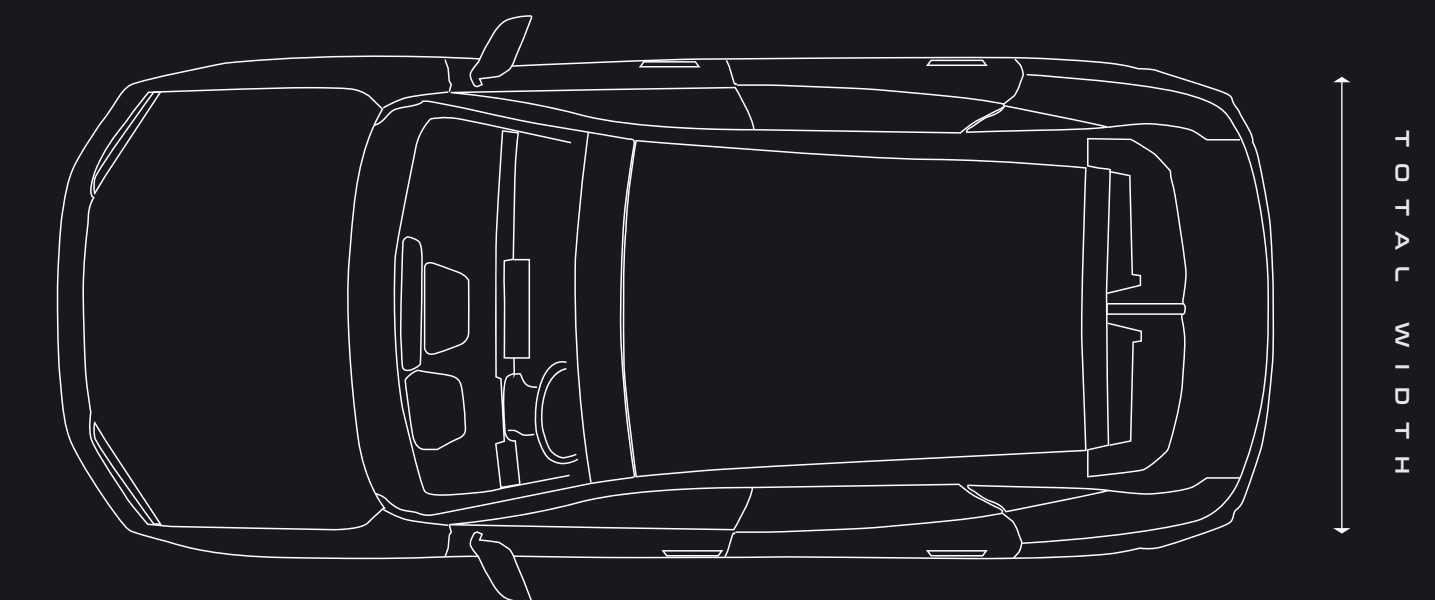

JETOUR

JETOUR DASHING

800 535483
www.jetouruae.com

JETOUR DASHING

WHEEL BASE
2720 mm
4590 mm

1900 mm

i **ATHLETIC PROPORTIONS**

- ▶ The Jetour Dashing's 4590x1900 mm body gives it a compact style that enjoys sharper lines and sleeker designs.
- ▶ 2720 mm wheelbase keeps the Dashing wide and planted that ensures stable ride on twisty road.

**i STRIKING
EXTERIOR DESIGN**

- ▶ The Jetour Dashing has sharp looks translated in its aerodynamic body styling and contemporary appearance.
- ▶ Sharp shoulder lines with 19-inch alloys leads to a finely-sculpted profile.