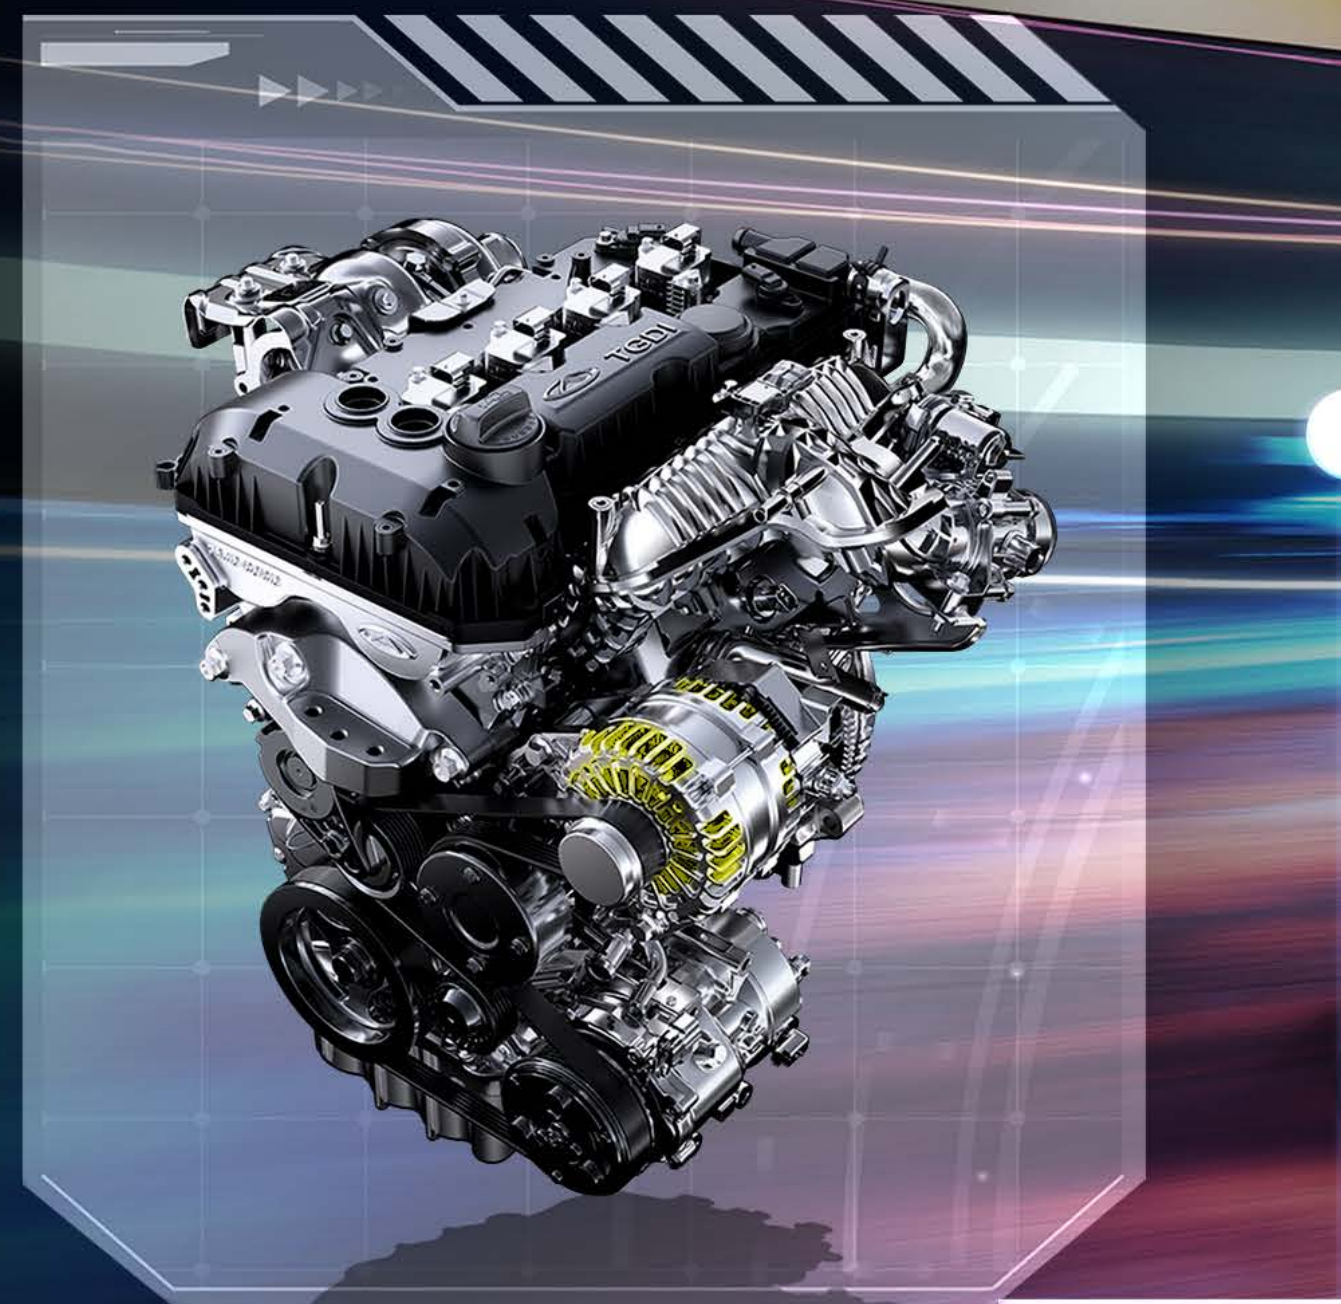

**i STRIKING
EXTERIOR DESIGN**

- ▶ The Jetour Dashing has sharp looks translated in its aerodynamic body styling and contemporary appearance.
- ▶ Sharp shoulder lines with 19-inch alloys leads to a finely-sculpted profile.

**i MODERN-DAY
STYLING**

► Fine LED lights integrated on both end of the already imposing front grill highlights the elegant overall expression of the car.

i **ASSERTIVE CHARACTER**

- ▶ Adding to its sporty nature are the split rear roof spoilers and rear diffusers which aids to its character.
- ▶ LED tail lights with checkered flag pattern adds sportiness to Dashing's character along with dynamic turn signals.